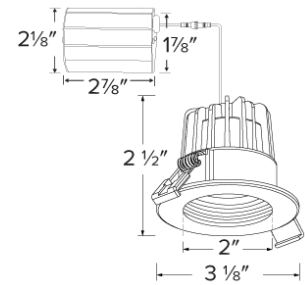

2" LED Round Baffle

Features

- IC rated for direct connect with insulation
- 8W
- CRI 90+
- 120V
- ETL listed
- ENERGY STAR compliant
- Dimmable Triac/ELV

Specifications

Wattage	8W
Lumens	600 lm
Color Temp.	2700K, 3000K, 3500K - 3000K
Lamp Type	LED
CRI	90+
Wet Location	Listed

Dimensions

Product Numbers

Item	Lamp type	Lumens	CCT	Watts	Finish
ERT21430W	LED	600 lm	3000K	8W	White
ERT214CT3W	LED	600 lm	2700K, 3000K, 3500K	8W	White

Product Number Builder Example: ERT21430W

LED Round Baffle	Color Temperature	Finish
ERT214	30 3000K CT3 2700K-3500K	W White

Compatible Products

For use with 2" Elm™ System Downlights

2" Elm™ New Construction Frames

New Construction Frame for Slim Panels
Single Cutout

CAT NO.	SPECIFICATIONS
E2LF1	2" Frame

New Construction Frame for Slim Panels
Multiple Cutout

CAT NO.	SPECIFICATIONS
ECNE10	10" Long
ECNE11	10' Ft Long