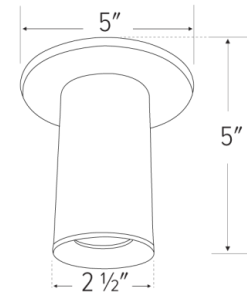

Dimensions

Product Numbers

Item	Finish
EKS25SFW	White
EKS25SFB	Black
EKS25SFS	Silver

Product Number Builder Example: EKS25SFW

2" Koto Sylo™ Surface Mount Fixture	Style	Finish
EKS25	SF Surface Mount	W White B Black S Silver