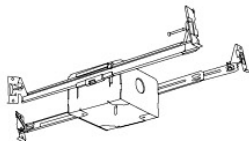

Junction Boxes for Koto Sylo™ Ceiling Mount Fixtures

Junction Box with Hanger Bars
New Construction

CAT NO.	SPECIFICATIONS
ELJ4S	3 3/4" x 3 3/4" x 2 3/8"