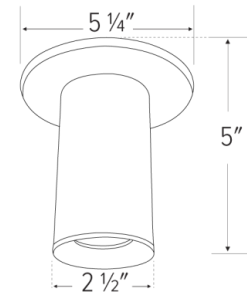

Dimensions

Product Numbers

Item	Finish
EKS25SFW	All White
EKS25SFB	All Black
EKS25SFS	Silver