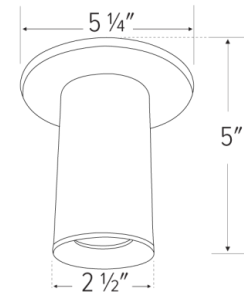

Dimensions

Product Numbers

Item	Finish
EKS25SFW	All White
EKS25SFB	All Black
EKS25SFS	Silver