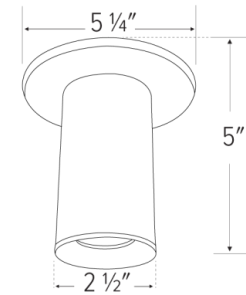

Dimensions

Product Numbers

Item	Finish
EKS25SFW	All White
EKS25SFB	All Black
EKS25SFS	Silver