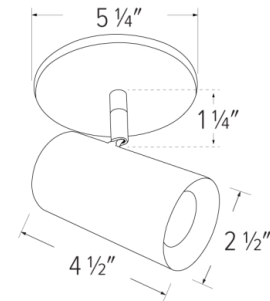

Dimensions

Product Numbers

Item	Finish
EKS25MPW	All White
EKS25MPB	All Black
EKS25MPS	Silver