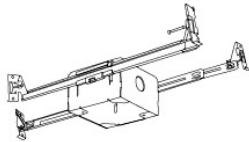

Junction Boxes for Koto Sylo™ Ceiling Mount Fixtures

Junction Box with Hanger Bars
New Construction

CAT NO.	SPECIFICATIONS
ELJ4S	3 3/4" x 3 3/4" x 2 3/8"