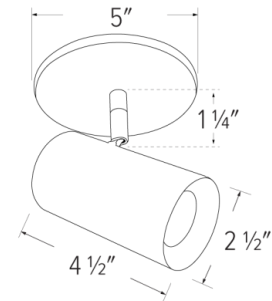

Dimensions

Product Numbers

Item	Finish
EKS25MPW	White
EKS25MPB	Black
EKS25MPS	Silver

Product Number Builder Example: EKS25MPW

Koto Sylo™ Fixture	Style	Finish
EKS25	MP Monopoint	W White B Black S Silver