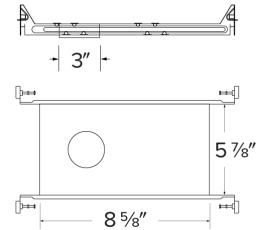

# 2" Canless Koto™ Plaster New Construction Frame for Power Pack

## Features

- 2" New Construction Plaster Frame with hanger bars for remodel power packs
- Requires Remodel IC Power Pack (sold separately)

## Dimensions