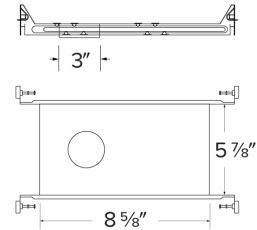

2" Canless Koto™ Plaster New Construction Frame for Power Pack

Features

- 2" New Construction Plaster Frame with hanger bars for remodel power packs
- Requires Remodel IC Power Pack (sold separately)

Dimensions