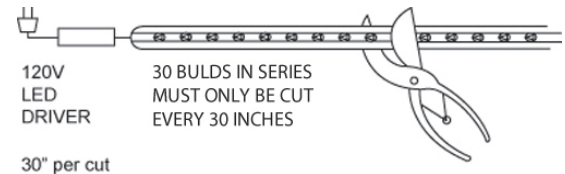

150' Reel OUTDOOR 120V LED Rope Light

Features

- One power cord, power connector and end cap are installed on the roll from the factory.
- Each roll includes 4 additional sets of power cords, power connectors, end caps, splice connectors and 50 mounting clips.
- Custom Cut option do not include plug-in or end caps. Accessories are ordered separately.
- Can be cut at 30" increments (every 30 LEDs) only (see Compatible Products).
- Power cord has 120V AC inline driver.
- 150ft per roll (Max run).
- Lamp: (1800) LEDs, 1" spacing.
- Labels: cU.L. listed for indoor and outdoor location.

Specifications

Wattage	per ft - 0.96W
Lumens	76 lm/ft lm
Voltage	120V
Lamp Type	LED

Options

Warm White

Cool White

Green

Red

Dimensions