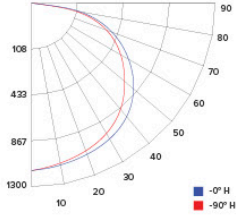

PHOTOMETRIC REPORT

Product #: ELSP1248CT5 (@3500K)
 Wattage / Lumens: 38.9W / 3547.1 lm
 Luminaire LPW: 91 lm/W

CANDLE POWER SUMMARY

Degress Vertical	0°
0	1179
5	1172
15	1139
25	1076
35	982
45	856
55	694
65	500
75	288
85	80
90	4

ILLUMINANCE AT A DISTANCE

Distance to Target Plane	Center Beam Footcandles	Beam Diameter
4'	73.7	11.6'
6'	32.7	17.4'
8'	18.4	23.2'
10'	11.8	29.0'

ZONAL LUMEN SUMMARY

Zone	Lumens	%Luminaire
0-30°	925.6	26.1
0-40°	1,528.2	43.1
0-60°	2,747.3	77.4
0-90°	3,546.4	99.9

Photometric Report

12" x 48" Sky Panel™ with 5-CCT Switch

PHOTOMETRIC REPORT

Product #: ELSP1248CT5 (@4000K)
 Wattage / Lumens: 38.9W / 3678.5 lm
 Luminaire LPW: 94.5 lm/W

CANDLE POWER SUMMARY

Degress Vertical	0°
0	1222
5	1215
15	1181
25	1116
35	1019
45	887
55	720
65	518
75	298
85	83
90	4