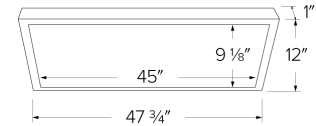

Dimensions