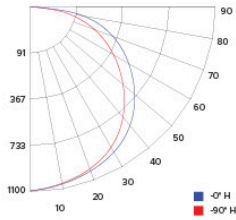

Specifications

Wattage	40W
Lumens	4000 lm
Voltage	120V
Color Temp.	2700K, 3000K, 3500K, 4000K, 5000K
Dimmable	Triac/ELV
Lamp Type	LED
CRI	90+
Damp Location	Listed

Dimensions

Technical Details

Optics: Frosted polycarbonate diffuses light evenly throughout while reducing glare with LED technology.

Product Number Builder Example: **ELSP1248CT5W**

12"x48" Sky Panel™

Color Temperature

Finish

ELSP1248

CT5 2700K - 5000K

W All White

Photometric Report

12" x 48" Sky Panel™ with 5-CCT Switch

PHOTOMETRIC REPORT

Product #: ELSP1248CT5 @2700K
 Wattage / Lumens: 38.9W / 3285.8 lm
 Luminaire LPW: 84.4 lm/W

CANDLE POWER SUMMARY

Degress Vertical	0°
0	1091
5	1085
15	1054
25	997
35	910
45	792
55	643
65	462
75	266
85	74
90	4