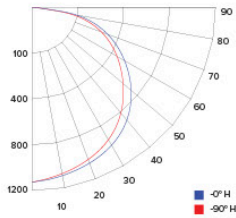

12" x 48" Sky Panel™ with 5-CCT Switch

PHOTOMETRIC REPORT

Product #: ELSP1248CT5 @2700K
 Wattage / Lumens: 38.9W / 3285.8 lm
 Luminaire LPW: 84.4 lm/W

CANDLE POWER SUMMARY

Degress Vertical	0°
0	1091
5	1085
15	1054
25	997
35	910
45	792
55	643
65	462
75	266
85	74
90	4

ILLUMINANCE AT A DISTANCE

Distance to Target Plane	Center Beam Footcandles	Beam Diameter
4'	68.2	11.6'
6'	30.3	17.4'
8'	17.1	23.2'
10'	10.9	29.0'

ZONAL LUMEN SUMMARY

Zone	Lumens	%Luminaire
0-30°	857.1	26.1
0-40°	1,415.0	43.1
0-60°	2,543.8	77.4
0-90°	3,283.7	99.9

PHOTOMETRIC REPORT

Product #: ELSP1248CT5 (@3000K)
 Wattage / Lumens: 38.9W / 3415.7 lm
 Luminaire LPW: 87.8 lm/W

CANDLE POWER SUMMARY

Degress Vertical	0°
0	1135
5	1129
15	1096
25	1037
35	946
45	824
55	669
65	481
75	277
85	77
90	4