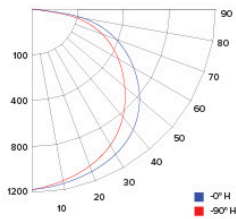

PHOTOMETRIC REPORT

Product #: ELSP1248CT5 (@3000K)
 Wattage / Lumens: 38.9W / 3415.7 lm
 Luminaire LPW: 87.8 lm/W

CANDLE POWER SUMMARY

Degress Vertical	0°
0	1135
5	1129
15	1096
25	1037
35	946
45	824
55	669
65	481
75	277
85	77
90	4

ILLUMINANCE AT A DISTANCE

Distance to Target Plane	Center Beam Footcandles	Beam Diameter
4'	70.9	11.6'
6'	31.5	17.4'
8'	17.7	23.2'
10'	11.4	29.0'

ZONAL LUMEN SUMMARY

Zone	Lumens	%Luminaire
0-30°	891.4	26.1
0-40°	1,471.6	43.1
0-60°	2,645.5	77.4
0-90°	3,415.1	99.9

PHOTOMETRIC REPORT

Product #: ELSP1248CT5 (@3500K)
 Wattage / Lumens: 38.9W / 3547.1 lm
 Luminaire LPW: 91 lm/W

CANDLE POWER SUMMARY

Degress Vertical	0°
0	1179
5	1172
15	1139
25	1076
35	982
45	856
55	694
65	500
75	288
85	80
90	4