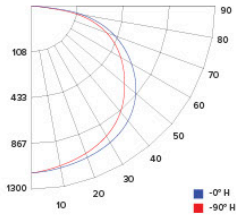

ILLUMINANCE AT A DISTANCE

Distance to Target Plane	Center Beam Footcandles	Beam Diameter
4'	73.7	11.6'
6'	32.7	17.4'
8'	18.4	23.2'
10'	11.8	29.0'

ZONAL LUMEN SUMMARY

Zone	Lumens	%Luminaire
0-30°	925.6	26.1
0-40°	1,528.2	43.1
0-60°	2,747.3	77.4
0-90°	3,546.4	99.9

Photometric Report

12" x 48" Sky Panel™ with 5-CCT Switch

PHOTOMETRIC REPORT

Product #: ELSP1248CT5 (@4000K)
 Wattage / Lumens: 38.9W / 3678.5 lm
 Luminaire LPW: 94.5 lm/W

CANDLE POWER SUMMARY

Degress Vertical	0°
0	1222
5	1215
15	1181
25	1116
35	1019
45	887
55	720
65	518
75	298
85	83
90	4

ILLUMINANCE AT A DISTANCE

Distance to Target Plane	Center Beam Footcandles	Beam Diameter
4'	76.4	11.6'
6'	34.0	17.4'
8'	19.1	23.2'
10'	12.2	29.0'

ZONAL LUMEN SUMMARY

Zone	Lumens	%Luminaire
0-30°	959.9	26.1
0-40°	1,584.9	43.1
0-60°	2,849.1	77.4
0-90°	3,677.8	99.9

PHOTOMETRIC REPORT

Product #: ELSP1248CT5 (@5000K)
 Wattage / Lumens: 38.9W / 3809.9 lm
 Luminaire LPW: 97.9 lm/W

CANDLE POWER SUMMARY

Degress Vertical	0°
0	1266
5	1259
15	1223
25	1156
35	1055
45	919
55	746
65	536
75	309
85	86
90	5