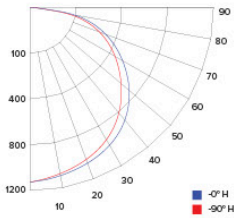

12" x 48" Sky Panel™ with 5-CCT Switch

PHOTOMETRIC REPORT

Product #: ELSP1248CT5 @2700K
 Wattage / Lumens: 38.9W / 3285.8 lm
 Luminaire LPW: 84.4 lm/W

CANDLE POWER SUMMARY

Degress Vertical	0°
0	1091
5	1085
15	1054
25	997
35	910
45	792
55	643
65	462
75	266
85	74
90	4

ILLUMINANCE AT A DISTANCE

Distance to Target Plane	Center Beam Footcandles	Beam Diameter
4'	68.2	11.6'
6'	30.3	17.4'
8'	17.1	23.2'
10'	10.9	29.0'

ZONAL LUMEN SUMMARY

Zone	Lumens	%Luminaire
0-30°	857.1	26.1
0-40°	1,415.0	43.1
0-60°	2,543.8	77.4
0-90°	3,283.7	99.9

PHOTOMETRIC REPORT

Product #: ELSP1248CT5 (@3000K)
 Wattage / Lumens: 38.9W / 3415.7 lm
 Luminaire LPW: 87.8 lm/W

CANDLE POWER SUMMARY

Degress Vertical	0°
0	1135
5	1129
15	1096
25	1037
35	946
45	824
55	669
65	481
75	277
85	77
90	4