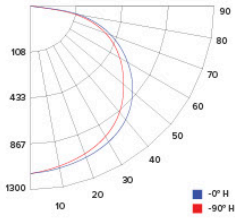

PHOTOMETRIC REPORT

Product #: ELSP1248CT5 (@3500K)
 Wattage / Lumens: 38.9W / 3547.1 lm
 Luminaire LPW: 91 lm/W

CANDLE POWER SUMMARY

Degress Vertical	0°
0	1179
5	1172
15	1139
25	1076
35	982
45	856
55	694
65	500
75	288
85	80
90	4

ILLUMINANCE AT A DISTANCE

Distance to Target Plane	Center Beam Footcandles	Beam Diameter
4'	73.7	11.6'
6'	32.7	17.4'
8'	18.4	23.2'
10'	11.8	29.0'

ZONAL LUMEN SUMMARY

Zone	Lumens	%Luminaire
0-30°	925.6	26.1
0-40°	1,528.2	43.1
0-60°	2,747.3	77.4
0-90°	3,546.4	99.9

Photometric Report

12" x 48" Sky Panel™ with 5-CCT Switch

PHOTOMETRIC REPORT

Product #: ELSP1248CT5 (@4000K)
 Wattage / Lumens: 38.9W / 3678.5 lm
 Luminaire LPW: 94.5 lm/W

CANDLE POWER SUMMARY

Degree Vertical	0°
0	1222
5	1215
15	1181
25	1116
35	1019
45	887
55	720
65	518
75	298
85	83
90	4