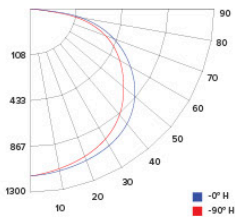

ILLUMINANCE AT A DISTANCE

Distance to Target Plane	Center Beam Footcandles	Beam Diameter
4'	73.7	11.6'
6'	32.7	17.4'
8'	18.4	23.2'
10'	11.8	29.0'

ZONAL LUMEN SUMMARY

Zone	Lumens	%Luminaire
0-30°	925.6	26.1
0-40°	1,528.2	43.1
0-60°	2,747.3	77.4
0-90°	3,546.4	99.9

Photometric Report

12" x 48" Sky Panel™ with 5-CCT Switch

PHOTOMETRIC REPORT

Product #: ELSP1248CT5 (@4000K)
 Wattage / Lumens: 38.9W / 3678.5 lm
 Luminaire LPW: 94.5 lm/W

CANDLE POWER SUMMARY

Degree Vertical	0°
0	1222
5	1215
15	1181
25	1116
35	1019
45	887
55	720
65	518
75	298
85	83
90	4

ILLUMINANCE AT A DISTANCE

Distance to Target Plane	Center Beam Footcandles	Beam Diameter
4'	76.4	11.6'
6'	34.0	17.4'
8'	19.1	23.2'
10'	12.2	29.0'

ZONAL LUMEN SUMMARY

Zone	Lumens	%Luminaire
0-30°	959.9	26.1
0-40°	1,584.9	43.1
0-60°	2,849.1	77.4
0-90°	3,677.8	99.9

PHOTOMETRIC REPORT

Product #: ELSP1248CT5 (@5000K)
 Wattage / Lumens: 38.9W / 3809.9 lm
 Luminaire LPW: 97.9 lm/W

CANDLE POWER SUMMARY

Degree Vertical	0°
0	1266
5	1259
15	1223
25	1156
35	1055
45	919
55	746
65	536
75	309
85	86
90	5