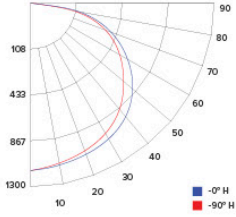

PHOTOMETRIC REPORT

Product #: ELSP1248CT5 (@3500K)
 Wattage / Lumens: 38.9W / 3547.1 lm
 Luminaire LPW: 91 lm/W

CANDLE POWER SUMMARY

Degress Vertical	0°
0	1179
5	1172
15	1139
25	1076
35	982
45	856
55	694
65	500
75	288
85	80
90	4

ILLUMINANCE AT A DISTANCE

Distance to Target Plane	Center Beam Footcandles	Beam Diameter
4'	73.7	11.6'
6'	32.7	17.4'
8'	18.4	23.2'
10'	11.8	29.0'

ZONAL LUMEN SUMMARY

Zone	Lumens	%Luminaire
0-30°	925.6	26.1
0-40°	1,528.2	43.1
0-60°	2,747.3	77.4
0-90°	3,546.4	99.9

Photometric Report

12" x 48" Sky Panel™ with 5-CCT Switch

PHOTOMETRIC REPORT

Product #: ELSP1248CT5 (@4000K)
 Wattage / Lumens: 38.9W / 3678.5 lm
 Luminaire LPW: 94.5 lm/W

CANDLE POWER SUMMARY

Degress Vertical	0°
0	1222
5	1215
15	1181
25	1116
35	1019
45	887
55	720
65	518
75	298
85	83
90	4