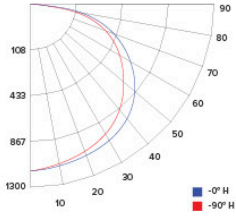

ILLUMINANCE AT A DISTANCE

Distance to Target Plane	Center Beam Footcandles	Beam Diameter
4'	73.7	11.6'
6'	32.7	17.4'
8'	18.4	23.2'
10'	11.8	29.0'

ZONAL LUMEN SUMMARY

Zone	Lumens	%Luminaire
0-30°	925.6	26.1
0-40°	1,528.2	43.1
0-60°	2,747.3	77.4
0-90°	3,546.4	99.9

Photometric Report

12" x 48" Sky Panel™ with 5-CCT Switch

PHOTOMETRIC REPORT

Product #: ELSP1248CT5 (@4000K)
 Wattage / Lumens: 38.9W / 3678.5 lm
 Luminaire LPW: 94.5 lm/W

CANDLE POWER SUMMARY

Degress Vertical	0°
0	1222
5	1215
15	1181
25	1116
35	1019
45	887
55	720
65	518
75	298
85	83
90	4

ILLUMINANCE AT A DISTANCE

Distance to Target Plane	Center Beam Footcandles	Beam Diameter
4'	76.4	11.6'
6'	34.0	17.4'
8'	19.1	23.2'
10'	12.2	29.0'

ZONAL LUMEN SUMMARY

Zone	Lumens	%Luminaire
0-30°	959.9	26.1
0-40°	1,584.9	43.1
0-60°	2,849.1	77.4
0-90°	3,677.8	99.9

PHOTOMETRIC REPORT

Product #: ELSP1248CT5 (@5000K)
 Wattage / Lumens: 38.9W / 3809.9 lm
 Luminaire LPW: 97.9 lm/W

CANDLE POWER SUMMARY

Degress Vertical	0°
0	1266
5	1259
15	1223
25	1156
35	1055
45	919
55	746
65	536
75	309
85	86
90	5