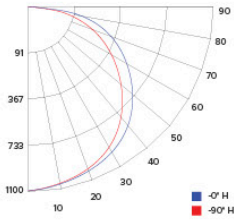

Specifications

Wattage	40W
Lumens	4000 lm
Voltage	120V
Color Temp.	2700K, 3000K, 3500K, 4000K, 5000K
Dimmable	Triac/ELV
Lamp Type	LED
CRI	90+
Damp Location	Listed

Dimensions

Technical Details

Optics: Frosted polycarbonate diffuses light evenly throughout while reducing glare with LED technology.

Product Number Builder Example: **ELSP1248CT5W**

12"x48" Sky Panel™

Color Temperature

Finish

ELSP1248

CT5 2700K - 5000K

W All White

Photometric Report

12" x 48" Sky Panel™ with 5-CCT Switch

PHOTOMETRIC REPORT

Product #: ELSP1248CT5 @2700K
 Wattage / Lumens: 38.9W / 3285.8 lm
 Luminaire LPW: 84.4 lm/W

CANDLE POWER SUMMARY

Degress Vertical	0°
0	1091
5	1085
15	1054
25	997
35	910
45	792
55	643
65	462
75	266
85	74
90	4