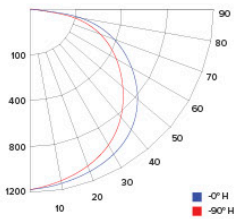

PHOTOMETRIC REPORT

Product #: ELSP1248CT5 (@3000K)
 Wattage / Lumens: 38.9W / 3415.7 lm
 Luminaire LPW: 87.8 lm/W

CANDLE POWER SUMMARY

Degress Vertical	0°
0	1135
5	1129
15	1096
25	1037
35	946
45	824
55	669
65	481
75	277
85	77
90	4

ILLUMINANCE AT A DISTANCE

Distance to Target Plane	Center Beam Footcandles	Beam Diameter
4'	70.9	11.6'
6'	31.5	17.4'
8'	17.7	23.2'
10'	11.4	29.0'

ZONAL LUMEN SUMMARY

Zone	Lumens	%Luminaire
0-30°	891.4	26.1
0-40°	1,471.6	43.1
0-60°	2,645.5	77.4
0-90°	3,415.1	99.9

PHOTOMETRIC REPORT

Product #: ELSP1248CT5 (@3500K)
 Wattage / Lumens: 38.9W / 3547.1 lm
 Luminaire LPW: 91 lm/W

CANDLE POWER SUMMARY

Degress Vertical	0°
0	1179
5	1172
15	1139
25	1076
35	982
45	856
55	694
65	500
75	288
85	80
90	4