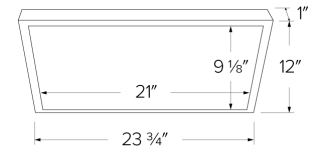

Dimensions