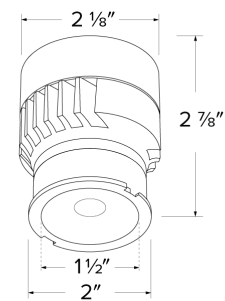

Specifications

Wattage	9W
Lumens	800 lm
Voltage	12V AC
Color Temp.	2700K - SunsetK
Lamp Type	LED
Beam Angle	25°, 38°, 60°
CRI	90

Dimensions

Technical Details

Optics: Frosted polycarbonate module lens diffuses light evenly throughout while reducing glare with LED technology.