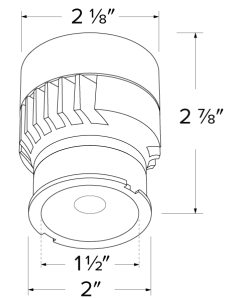

Specifications

Wattage	9W
Lumens	800 lm
Voltage	12V AC
Color Temp.	2700K - SunsetK
Lamp Type	LED
Beam Angle	25°, 38°, 60°
CRI	90

Dimensions

Technical Details

Optics: Frosted polycarbonate module lens diffuses light evenly throughout while reducing glare with LED technology.