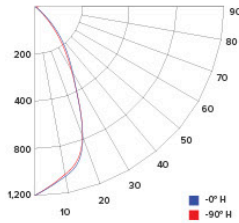

Photometric Report

12V AC Retrofit Koto™ LED Module

PHOTOMETRIC REPORT

Product #: ELK0830-12
Wattage / Lumens: 10W / 971.7 lm
Luminaire LPW: 97 lm/W

CANDLE POWER SUMMARY

Degree Vertical	0°
0	1199
5	1152
15	968
25	540
35	252
45	95
55	31
65	13
75	6
85	2
90	1

ILLUMINANCE AT A DISTANCE

Distance to Target Plane	Center Beam Footcandles	Beam Diameter
4'	103.3	3.1'
6'	36.4	4.7'
8'	18.7	6.3'
10'	12.6	7.8'

ZONAL LUMEN SUMMARY

Zone	Lumens	%Luminaire
0-30°	565.3	70.6
0-40°	697.3	87.1
0-60°	780.3	97.5
0-90°	796.0	99.4