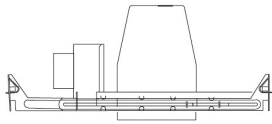

Compatible Products

For use with **Koto™ 12V AC Retrofit LED Light Engine**

For Retrofitting 3" Bi-Pin 12V AC GU5.3 Housings

3" Low Voltage Housing
New Construction