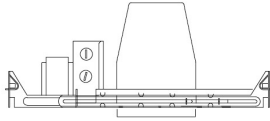

For Retrofitting 4" Bi-Pin 12V AC GU5.3 Housings

4" Low Voltage Housing
New Construction