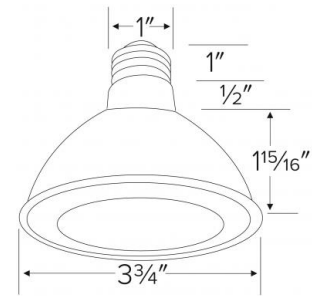

120V Short Neck PAR30 LED Lamp E26

Features

- PAR30 LED lamp with medium base, dimmable.

Specifications

Wattage	10W
Lumens	800 lm
Voltage	120V
Color Temp.	3000K
Lamp Type	PAR
Beam Angle	Flood
CRI	90

Dimensions

Product Numbers

Item	Lamp type	Lumens	CCT	Watts	Voltage	Beam Angle
PAR30FSLD	PAR	800 lm	3000K	10W	120V	Flood