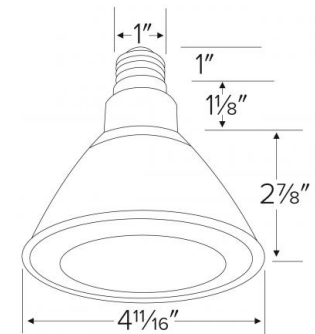

120V PAR38 LED Lamp E26

Features

- PAR38 LED lamp with medium base, dimmable.

Specifications

Wattage	17W
Lumens	1200 lm
Voltage	120V
Color Temp.	3000K
Lamp Type	PAR
Beam Angle	Flood
CRI	90

Dimensions

Product Numbers

Item	Lamp type	Lumens	CCT	Watts	Voltage	Beam Angle
PAR38FLD	PAR	1200 lm	3000K	17W	120V	Flood