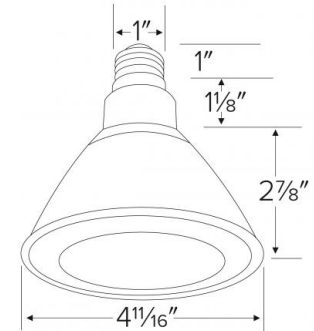

120V PAR38 LED Lamp E26

Features

- PAR38 LED lamp with medium base, dimmable.

Specifications

Wattage	17W
Lumens	1200 lm
Voltage	120V
Color Temp.	3000K
Lamp Type	PAR
Beam Angle	Flood
CRI	90

Dimensions

Product Numbers

Item	Lamp type	Lumens	CCT	Watts	Voltage	Beam Angle
PAR38FLD	PAR	1200 lm	3000K	17W	120V	Flood