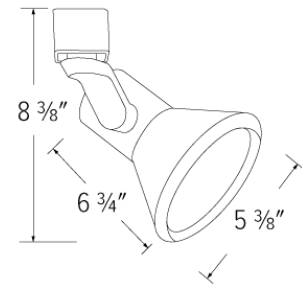

120V Line Voltage CFL Solid Cone Track Fixture

Features

- CFL Solid Cone with Clear Reflector.
- Lamp: 26W MAX, GU24 base self ballasted CFL lamp.
- Standard H Style. For J or L style use - PJTLO (W, B) for Juno tip or PLTHI (W, B) for Lightolier tip (must be factory adapted).

Specifications

Wattage	26W
Voltage	120V
Lamp Type	CFL

Dimensions

Technical Details

Construction: Meticulously manufactured track fixture with a clean powder coated finish for lasting quality.

Adjustability: Track head is adjustable 180° vertically with 358° rotation.

Lamp: Compatible with LED and non-LED CFL lamp (not included).

Installation: Effortlessly installed into H-Style track from ELCO or others. Compatible with Single and Double circuit track. Can be special ordered as J-Style (requires PJTLO W/B/) or L-Style (requires PLTLO W/B/).

Socket: High quality Porcelain socket, jacketed aluminum screw shell, medium-base (E26) socket.

Dimmability: Triac and ELV dimmable based on lamp.

Listings:

- ETL Listed
- RoHS Compliant

Product Numbers

Item	Lamp type	Watts	Voltage	Finish
ET1158W	CFL	26W	120V	All White