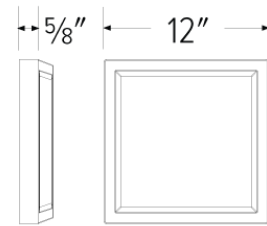

Specifications

Wattage	22W
Lumens	1450 lm
Voltage	120V
Color Temp.	2700K, 3000K, 3500K, 4000K, 5000K
Dimmable	Triac/ELV
Lamp Type	LED
CRI	90+
Wet Location	Listed

Options

White

Black

Front/Side View

Back View