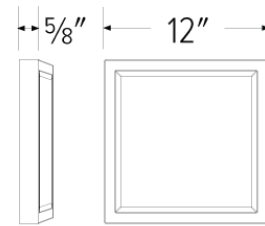

Specifications

Wattage	22W
Lumens	1450 lm
Voltage	120V
Color Temp.	2700K, 3000K, 3500K, 4000K, 5000K
Dimmable	Triac/ELV
Lamp Type	LED
CRI	90+
Wet Location	Listed

Options

White

Black

Front/Side View

Back View