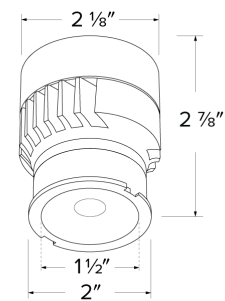

Dimensions

Technical Details

Optics: Frosted polycarbonate module lens diffuses light evenly throughout while reducing glare with LED technology.

Construction: Integrated driver and light engine with quick connect. Diecast aluminum body with heat fins allow for efficient cooling.

Installation: Twist-on design for toolless trim installation, for use with Koto™ trims only. Can be use in 2", 3", 4" & 6" housings with quick connect base.

Electrical: Up to 850 lm/2700K-3000K. Module connects to 120 power supply. High efficiency driver with a power factor >0.9. Start time of less than 0.75 seconds.

LED Technology: Extremely accurate Color Rendering Index of 93+. Lumen Maintenance of 50,000 hours L70 Life based on LM80 standardized test results. Superior Thermal Management by utilizing integrated heat sink. Instant On to Full Brightness technology. No LED pixilation.

Dimmability: Works with 120V Triac and ELV type dimmers. Dims down to 5%. For full list of dimmers, refer to the Dimmer Compatibility List. Industry leading dimming that dims smoothly with no hot spots or flickering.

Listings: cUL Listed for Damp Locations. cUL Listed for Wet Location with Wet location trims. RoHS Compliant. Energy Star Certified. Title 24 JA8-2019 Compliant

Warranty: ELCO Products are built to last with a 5-year Limited Warranty.

Product Numbers

Item	Lamp type	Lumens	CCT	Watts	Voltage	Dimming	Beam Angle
ELK0327	LED	350 lm	2700K	5W	120V	Triac/ELV	38°
ELK0330	LED	350 lm	3000K	5W	120V	Triac/ELV	38°
ELK0827-NSP	LED	850 lm	2700K	10.5W	120V	Triac/ELV	10°
ELK0830-NSP	LED	850 lm	3000K	10.5W	120V	Triac/ELV	10°