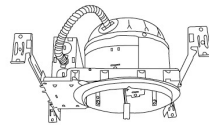

CAT NO.	SPECIFICATIONS
EL770ICA	7 1/2" Height

6" Standard ICA Housing
Remodel

CAT NO.	SPECIFICATIONS
EL770RICA	7 1/2" Height

2-Hour Shallow Fire Rated 6" ICA Housing
New Construction

CAT NO.	SPECIFICATIONS
EL75FICAS	6 3/16" Height