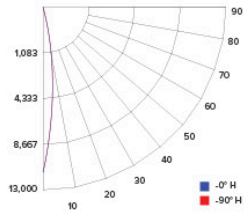

CANDLE POWER SUMMARY

Degree Vertical	0°
0	10979
5	4622
15	413
25	89
35	32
45	17
55	13
65	9
75	5
85	0
90	0

ILLUMINANCE AT A DISTANCE

Distance to Target Plane	Center Beam Footcandles	Beam Diameter
4'	686	0.8'
6'	305	1.2'
8'	172	1.6'
10'	110	2.0'