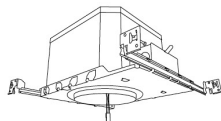

2-Hour Shallow Fire Rated 6" ICA Housing
New Construction

CAT NO.	SPECIFICATIONS
EL75FICAS	6 3/16" Height