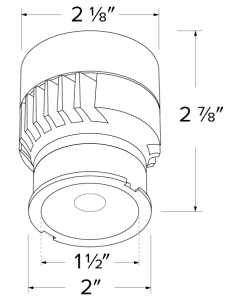

10° Koto™ LED Module (Narrow Spot)

Works with 2", 3", 4" & 6" Recessed Housings and Koto™ Trims

Features

- Includes 10° lens installed, and field changeable 25° & 38° lens included (for ELK0827-NSP & ELK0830-NSP)
- Includes 38° lens installed, and field changeable 10° & 25° lens included (for ELK0327 & ELK0330)
- Integrated 120V dimmable driver Triac/ELV
- Excellent color rendering 93+ CRI
- Works in 2", 3", 4" & 6" ELCO Housings with Koto™ twist-on trims
- Energy Star Certified. Title 24 JA8-2019 Compliant
- Optional: Louver (L45), Linear Lens (L46), Spread Lens (L47), Clear Lens (L48), Frosted Lens (L49), Color Shifter (L50), Snoot (L51W, L51B), Blue Lens (L52), Pink Lens (L53), Single Asymmetric Lens (L54), Double Asymmetric Lens (L55)
- Covered by U.S. PATENTS and Patents Pending

Specifications

Wattage	10.5W
Lumens	850 lm
Voltage	120V
Color Temp.	2700K
Dimmable	Triac/ELV
Lamp Type	LED
Beam Angle	10°
CRI	95
Wet Location	cUL Listed w/Wet Location Trim
Damp Location	cUL Listed

Dimensions