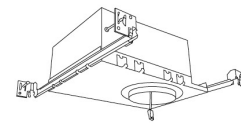

## 4" Koto™ Dedicated LED ICA Housings

4" ICA Maximum Adjustability Housing  
**New Construction**

CAT NO.	SPECIFICATIONS
EL485ICA	Maximum Adjustability

4" ICA Housing  
**New Construction**

CAT NO.	SPECIFICATIONS
EL490ICA	14W, 120/277V
EL490ICA-EM5	Emergency Battery Back-up (90 minutes)