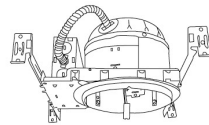

6" Shallow ICA Housing
New Construction

CAT NO.	SPECIFICATIONS
EL760ICA	5 1/2" Height