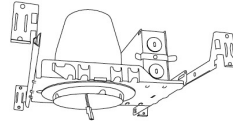

4" ICA Housing
New Construction

CAT NO.	SPECIFICATIONS
EL490ICA	14W, 120/277V
EL490ICA-EM5	Emergency Battery Back-up (90 minutes)