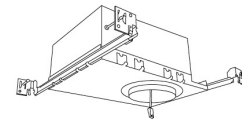

## 4" Koto™ Dedicated LED ICA Housings

4" ICA Maximum Adjustability Housing  
**New Construction**

CAT NO.	SPECIFICATIONS
EL485ICA	Maximum Adjustability

4" ICA Housing  
**New Construction**

CAT NO.	SPECIFICATIONS
EL490ICA	14W, 120/277V
EL490ICA-EM5	Emergency Battery Back-up (90 minutes)