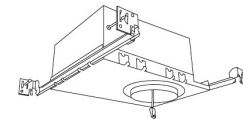

## 4" Koto™ Dedicated LED ICA Housings

4" ICA Maximum Adjustability Housing  
**New Construction**

CAT NO.	SPECIFICATIONS
EL485ICA	Maximum Adjustability

4" ICA Housing  
**New Construction**

CAT NO.	SPECIFICATIONS
EL490ICA	14W, 120/277V
EL490ICA-EM5	Emergency Battery Back-up (90 minutes)