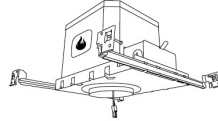

2-Hour Fire Rated 4" ICA Housing
New Construction

CAT NO.	SPECIFICATIONS
EL48FICA	7 1/2" Height, Sound Rated

4" Pex™ Twist-On Trims