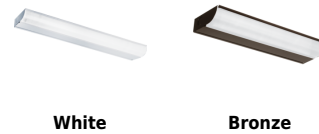

0-10V Zinnia LED Undercabinet Bar

Features

- 0-10V Dimmable
- 120/277V Driver
- Lumens (Wattage): 450 lm (5W), 800 lm (9W), 900 lm (10W), 1350 lm (15W), 1800 lm (20W)
- Polycarbonate diffuser lens to eliminate LED pixelation
- 93+ CRI for extremely accurate color rendering
- CA Title 24, UL Listed, ENERGY STAR, JA8-2016
- 1" H x 3 1/2" W
- Life Span of 50,000 hours L70

Specifications

Wattage	20W
Lumens	1800 lm
Voltage	120V
Color Temp.	3000K
Dimmable	0-10V
CRI	93+

Options

White

Bronze

Technical Details

- Dimmable LED Undercabinet Light, polycarbonate diffuser with linear prisms.
- Suitable for row mounting
- Lamp: LED array Module with LM-8- Certified LED chips
- Knockout on the back and ends for easy access to wiring compartment