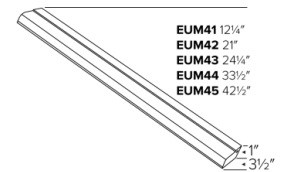

Specifications

Wattage	20W
Lumens	1800 lm
Voltage	120V
Color Temp.	3000K
Dimmable	0-10V
CRI	93+

Options

White

Bronze

Technical Details

- Dimmable LED Undercabinet Light, polycarbonate diffuser with linear prisms.
- Suitable for row mounting
- Lamp: LED array Module with LM-8- Certified LED chips
- Knockout on the back and ends for easy access to wiring compartment

Dimensions

Product Number

Item	Description	Lumens	CCT	Watts	Voltage	Dimming	Finish
EUM45DXW	42 1/4" L x 3 1/2" W x 1" H	1800 lm	3000K	20W	120V	0-10V	All White

Product Number Builder Example: EUM41DXW

0-10V Zinnia™