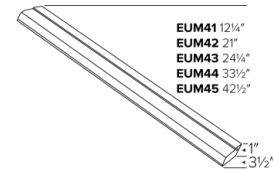

Specifications

Wattage	20W
Lumens	1800 lm
Voltage	120V
Color Temp.	3000K
Dimmable	0-10V
CRI	93+

Options

White

Bronze

Technical Details

- Dimmable LED Undercabinet Light, polycarbonate diffuser with linear prisms.
- Suitable for row mounting
- Lamp: LED array Module with LM-8- Certified LED chips
- Knockout on the back and ends for easy access to wiring compartment

Dimensions

Product Number

Item	Description	Lumens	CCT	Watts	Voltage	Dimming	Finish
EUM45DXW	42 1/2" L x 3 1/2" W x 1" H	1800 lm	3000K	20W	120V	0-10V	All White

Product Number Builder Example: EUM41DXW

0-10V Zinnia™