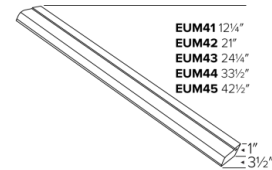

Specifications

Wattage	15W
Lumens	1350 lm
Voltage	120V
Color Temp.	3000K
Dimmable	0-10V
CRI	93+

Options

White

Bronze

Technical Details

- Dimmable LED Undercabinet Light, polycarbonate diffuser with linear prisms.
- Suitable for row mounting
- Lamp: LED array Module with LM-8- Certified LED chips
- Knockout on the back and ends for easy access to wiring compartment

Dimensions

Product Number

Item	Description	Lumens	CCT	Watts	Voltage	Dimming	Finish
EUM44DXW	33 1/2" L x 3 1/2" W x 1" H	1350 lm	3000K	15W	120V	0-10V	All White

Product Number Builder Example: EUM41DXW

0-10V Zinnia™