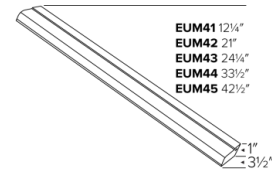

Specifications

Wattage	15W
Lumens	1350 lm
Voltage	120V
Color Temp.	3000K
Dimmable	0-10V
CRI	93+

Options

White

Bronze

Technical Details

- Dimmable LED Undercabinet Light, polycarbonate diffuser with linear prisms.
- Suitable for row mounting
- Lamp: LED array Module with LM-8- Certified LED chips
- Knockout on the back and ends for easy access to wiring compartment

Dimensions

Product Number

Item	Description	Lumens	CCT	Watts	Voltage	Dimming	Finish
EUM44DXW	33 1/4" L x 3 1/2" W x 1" H	1350 lm	3000K	15W	120V	0-10V	All White

Product Number Builder Example: EUM41DXW

0-10V Zinnia™