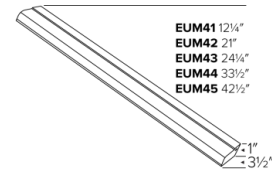

Specifications

Wattage	15W
Lumens	1350 lm
Voltage	120V
Color Temp.	3000K
Dimmable	0-10V
CRI	93+

Options

White

Bronze

Technical Details

- Dimmable LED Undercabinet Light, polycarbonate diffuser with linear prisms.
- Suitable for row mounting
- Lamp: LED array Module with LM-8- Certified LED chips
- Knockout on the back and ends for easy access to wiring compartment

Dimensions

Product Number

Item	Description	Lumens	CCT	Watts	Voltage	Dimming	Finish
EUM44DXBZ	33 1/2" L x 3 1/2" W x 1" H	1350 lm	3000K	15W	120V	0-10V	All Bronze

Product Number Builder Example: EUM41DXW

0-10V Zinnia™