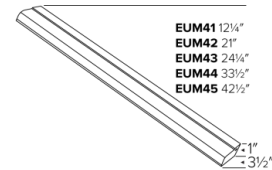

Specifications

Wattage	10W
Lumens	900 lm
Voltage	120V
Color Temp.	3000K
Dimmable	0-10V
CRI	93+

Options

White

Bronze

Technical Details

- Dimmable LED Undercabinet Light, polycarbonate diffuser with linear prisms.
- Suitable for row mounting
- Lamp: LED array Module with LM-8- Certified LED chips
- Knockout on the back and ends for easy access to wiring compartment

Dimensions

Product Number

Item	Description	Lumens	CCT	Watts	Voltage	Dimming	Finish
EUM43DXW	24 1/4" L x 3 1/2" W x 1" H	900 lm	3000K	10W	120V	0-10V	All White

Product Number Builder Example: EUM41DXW

0-10V Zinnia™