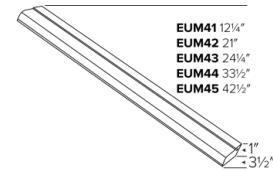

Dimensions

Product Number

Item	Description	Lumens	CCT	Watts	Voltage	Dimming	Finish
EUM43DXBZ	24 1/4" L x 3 1/2" W x 1" H	900 lm	3000K	10W	120V	0-10V	All Bronze

Product Number Builder Example: EUM41DXW

0-10V Zinnia™

Length

Color

Voltage

- 41 12 1/4"
- 42 21"
- 43 24 1/4"
- 44 33 1/4"
- 45 42 1/4"

- DXW All White
- DXBZ All Bronze

- 120V
- -7 277V