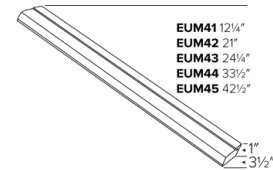

Specifications

Wattage	9W
Lumens	800 lm
Voltage	120V
Color Temp.	3000K
Dimmable	0-10V
CRI	93+

Options

White

Bronze

Technical Details

- Dimmable LED Undercabinet Light, polycarbonate diffuser with linear prisms.
- Suitable for row mounting
- Lamp: LED array Module with LM-8- Certified LED chips
- Knockout on the back and ends for easy access to wiring compartment

Dimensions

Product Number

Item	Description	Lumens	CCT	Watts	Voltage	Dimming	Finish
EUM42DXW	21" L x 3 1/2" W x 1" H	800 lm	3000K	9W	120V	0-10V	All White

Product Number Builder Example: EUM41DXW

0-10V Zinnia™