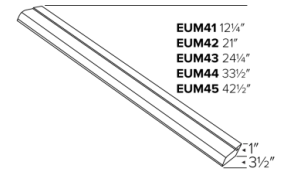

Specifications

Wattage	5W
Lumens	450 lm
Voltage	120V
Color Temp.	3000K
Dimmable	0-10V
CRI	93+

Options

White

Bronze

Technical Details

- Dimmable LED Undercabinet Light, polycarbonate diffuser with linear prisms.
- Suitable for row mounting
- Lamp: LED array Module with LM-8- Certified LED chips
- Knockout on the back and ends for easy access to wiring compartment

Dimensions

Product Number

Item	Description	Lumens	CCT	Watts	Voltage	Dimming	Finish
EUM41DXBZ	12 1/4" L x 3 1/2" W x 1" H	450 lm	3000K	5W	120V	0-10V	All Bronze

Product Number Builder Example: EUM41DXW

0-10V Zinnia™