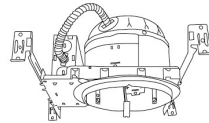

CAT NO.	SPECIFICATIONS
EL770ICDXA	7 1/2" Height

6" Standard ICA Housing
Remodel

CAT NO.	SPECIFICATIONS
EL770RICDXA	7 1/2" Height

2-Hour Shallow Fire Rated 6" ICA Housing
New Construction

CAT NO.	SPECIFICATIONS
EL75FICDXAS	6 3/16" Height