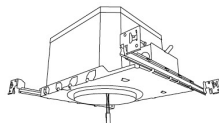

CAT NO.	SPECIFICATIONS
EL770ICDXA	7 1/2" Height

6" Standard ICA Housing
Remodel

CAT NO.	SPECIFICATIONS
EL770RICDXA	7 1/2" Height

2-Hour Shallow Fire Rated 6" ICA Housing
New Construction

CAT NO.	SPECIFICATIONS
EL75FICDXAS	6 3/16" Height