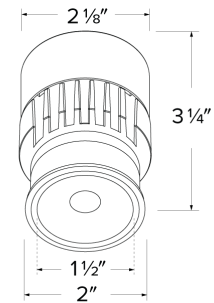

Dimensions

Technical Details

Optics: Frosted polycarbonate module lens diffuses light evenly throughout while reducing glare with LED technology.

Construction: Integrated driver and light engine with quick connect. Diecast aluminum body with heat fins allow for efficient cooling.