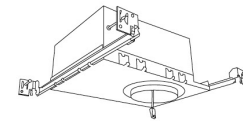

4" R-60 Spray Foam Insulation Housing
New Construction

CAT NO.	SPECIFICATIONS
EL490AJICDXA	Maximum Adj. for use in R60 or Chicago plenum applications