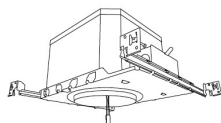

CAT NO.	SPECIFICATIONS
EL770ICDXA	7 1/2" Height

6" Standard ICA Housing
Remodel

CAT NO.	SPECIFICATIONS
EL770RICDXA	7 1/2" Height

2-Hour Shallow Fire Rated 6" ICA Housing
New Construction

CAT NO.	SPECIFICATIONS
EL75FICDXAS	6 3/16" Height