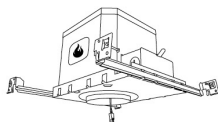

2-Hour Fire Rated 4" ICA Housing
New Construction

CAT NO.	SPECIFICATIONS
EL48FICDXA	7 1/2" Height, Sound Rated

4" Pex™ Twist-On Trims