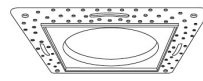

## 4" Pex™ Flush Mount Trim Adaptors

**Round Flush Mount Trim Adaptor**

**EL4FMR**  
Compatible 3" Pex™ Round trims:  
ELK4116, ELK4118, ELK4127, ELK4129,  
ELK4710, ELK4713, ELK4715 Series

**Square Flush Mount Trim Adaptor**