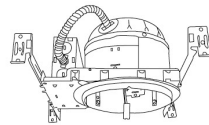

6" Shallow ICA Housing
New Construction

CAT NO.	SPECIFICATIONS
EL760ICDXA	5 1/2" Height