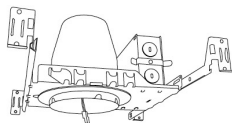

CAT NO.	SPECIFICATIONS
EL386ICDXA	Maximum Adjustability

3" ICA Housing  
**New Construction**

CAT NO.	SPECIFICATIONS
EL390ICDXA	
EL390ICDXA-EM5	Emergency Battery Back-up (90 minutes)

3" ICA Housing  
**Remodel**