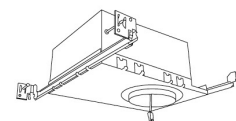

## 4" Koto™ Dedicated LED ICA Housings

4" ICA Maximum Adjustability Housing  
**New Construction**

CAT NO.	SPECIFICATIONS
EL485ICDXA	Maximum Adjustability

4" ICA Housing  
**New Construction**

CAT NO.	SPECIFICATIONS
EL490ICDXA	14W, 120/277V
EL490ICDXA-EM5	Emergency Battery Back-up (90 minutes)