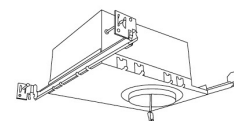

## 4" Koto™ Dedicated LED ICA Housings

4" ICA Maximum Adjustability Housing  
**New Construction**

CAT NO.	SPECIFICATIONS
EL485ICDXA	Maximum Adjustability

4" ICA Housing  
**New Construction**

CAT NO.	SPECIFICATIONS
EL490ICDXA	14W, 120/277V
EL490ICDXA-EM5	Emergency Battery Back-up (90 minutes)