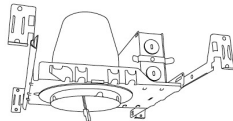

4" ICA Housing
New Construction

CAT NO.	SPECIFICATIONS
EL490ICDXA	14W, 120/277V
EL490ICDXA-EM5	Emergency Battery Back-up (90 minutes)