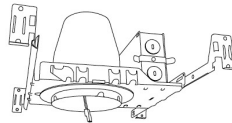

4" ICA Housing
New Construction

CAT NO.	SPECIFICATIONS
EL490ICDXA	14W, 120/277V
EL490ICDXA-EM5	Emergency Battery Back-up (90 minutes)