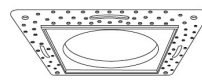

## 4" Pex™ Flush Mount Trim Adaptors

**Round Flush Mount Trim Adaptor**

**EL4FMR**  
Compatible 3" Pex™ Round trims:  
ELK4116, ELK4118, ELK4127, ELK4129,  
ELK4710, ELK4713, ELK4715 Series

**Square Flush Mount Trim Adaptor**