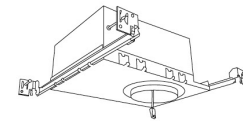

## 4" Koto™ Dedicated LED ICA Housings

4" ICA Maximum Adjustability Housing  
**New Construction**

CAT NO.	SPECIFICATIONS
EL485ICDXA	Maximum Adjustability

4" ICA Housing  
**New Construction**

CAT NO.	SPECIFICATIONS
EL490ICDXA	14W, 120/277V
EL490ICDXA-EM5	Emergency Battery Back-up (90 minutes)