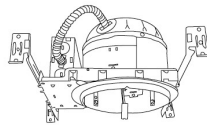

CAT NO.	SPECIFICATIONS
EL770ICDXA	7 1/2" Height

6" Standard ICA Housing
Remodel

CAT NO.	SPECIFICATIONS
EL770RICDXA	7 1/2" Height

2-Hour Shallow Fire Rated 6" ICA Housing
New Construction

CAT NO.	SPECIFICATIONS
EL75FICDXAS	6 3/16" Height