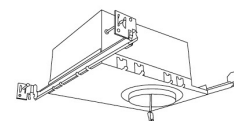

4" R-60 Spray Foam Insulation Housing
New Construction

CAT NO.	SPECIFICATIONS
EL490AJICDXA	Maximum Adj. for use in R60 or Chicago plenum applications