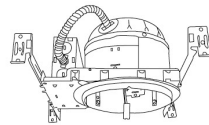

CAT NO.	SPECIFICATIONS
EL770ICDXA	7 1/2" Height

6" Standard ICA Housing
Remodel

CAT NO.	SPECIFICATIONS
EL770RICDXA	7 1/2" Height

2-Hour Shallow Fire Rated 6" ICA Housing
New Construction

CAT NO.	SPECIFICATIONS
EL75FICDXAS	6 3/16" Height