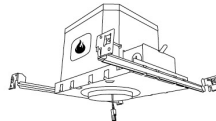

2-Hour Fire Rated 4" ICA Housing
New Construction

CAT NO.	SPECIFICATIONS
EL48FICDXA	7 1/2" Height, Sound Rated

4" Pex™ Twist-On Trims