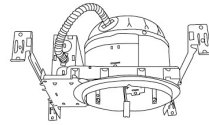

CAT NO.	SPECIFICATIONS
EL770ICDXA	7 1/2" Height

6" Standard ICA Housing
Remodel

CAT NO.	SPECIFICATIONS
EL770RICDXA	7 1/2" Height

2-Hour Shallow Fire Rated 6" ICA Housing
New Construction

CAT NO.	SPECIFICATIONS
EL75FICDXAS	6 3/16" Height