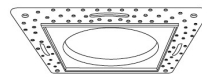

## 4" Pex™ Flush Mount Trim Adaptors

**Round Flush Mount Trim Adaptor**

**EL4FMR**  
Compatible 3" Pex™ Round trims:  
ELK4116, ELK4118, ELK4127, ELK4129,  
ELK4710, ELK4713, ELK4715 Series

**Square Flush Mount Trim Adaptor**