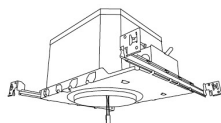

2-Hour Shallow Fire Rated 6" ICA Housing
New Construction

CAT NO.	SPECIFICATIONS
EL75FICDXAS	6 3/16" Height