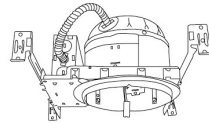

6" Shallow ICA Housing
New Construction

CAT NO.	SPECIFICATIONS
EL760ICDXA	5 1/2" Height