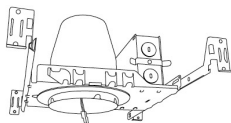

CAT NO.	SPECIFICATIONS
EL386ICDXA	Maximum Adjustability

3" ICA Housing  
**New Construction**

CAT NO.	SPECIFICATIONS
EL390ICDXA	
EL390ICDXA-EM5	Emergency Battery Back-up (90 minutes)

3" ICA Housing  
**Remodel**