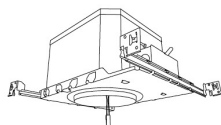

CAT NO.	SPECIFICATIONS
EL770ICDXA	7 1/2" Height

6" Standard ICA Housing
Remodel

CAT NO.	SPECIFICATIONS
EL770RICDXA	7 1/2" Height

2-Hour Shallow Fire Rated 6" ICA Housing
New Construction

CAT NO.	SPECIFICATIONS
EL75FICDXAS	6 3/16" Height