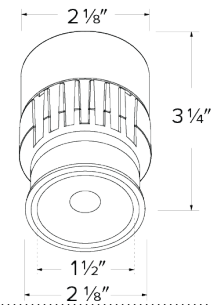

Dimensions

Technical Details

Optics: Frosted polycarbonate module lens diffuses light evenly throughout while reducing glare with LED technology.

Construction: Integrated driver and light engine with quick connect. Diecast aluminum body with heat fins allow for efficient cooling.