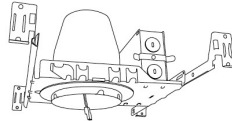

4" ICA Housing
New Construction

CAT NO.	SPECIFICATIONS
EL490ICDXA	14W, 120/277V
EL490ICDXA-EM5	Emergency Battery Back-up (90 minutes)