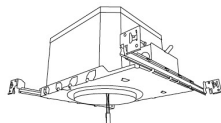

CAT NO.	SPECIFICATIONS
EL770ICDXA	7 1/2" Height

6" Standard ICA Housing
Remodel

CAT NO.	SPECIFICATIONS
EL770RICDXA	7 1/2" Height

2-Hour Shallow Fire Rated 6" ICA Housing
New Construction

CAT NO.	SPECIFICATIONS
EL75FICDXAS	6 3/16" Height