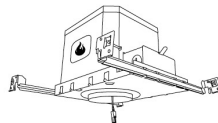

2-Hour Fire Rated 4" ICA Housing
New Construction

CAT NO.	SPECIFICATIONS
EL48FICDXA	7 1/2" Height, Sound Rated

4" Pex™ Twist-On Trims