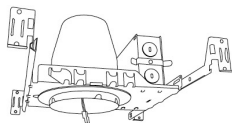

3" ICA Housing
New Construction

CAT NO.	SPECIFICATIONS
EL390ICDXA	
EL390ICDXA-EM5	Emergency Battery Back-up (90 minutes)