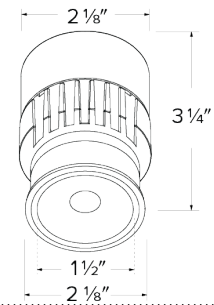

Dimensions

Technical Details

Optics: Frosted polycarbonate module lens diffuses light evenly throughout while reducing glare with LED technology.

Construction: Integrated driver and light engine with quick connect. Diecast aluminum body with heat fins allow for efficient cooling.