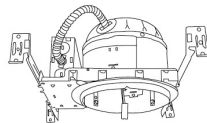

CAT NO.	SPECIFICATIONS
EL770ICDXA	7 1/2" Height

6" Standard ICA Housing
Remodel

CAT NO.	SPECIFICATIONS
EL770RICDXA	7 1/2" Height

2-Hour Shallow Fire Rated 6" ICA Housing
New Construction

CAT NO.	SPECIFICATIONS
EL75FICDXAS	6 3/16" Height