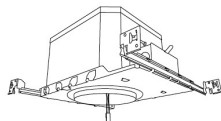

CAT NO.	SPECIFICATIONS
EL770ICDXA	7 1/2" Height

6" Standard ICA Housing
Remodel

CAT NO.	SPECIFICATIONS
EL770RICDXA	7 1/2" Height

2-Hour Shallow Fire Rated 6" ICA Housing
New Construction

CAT NO.	SPECIFICATIONS
EL75FICDXAS	6 3/16" Height