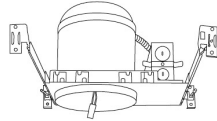

## 6" Koto™ Dedicated LED ICA Housings

2-Hour Fire Rated 6" ICA Housing  
**New Construction**

CAT NO.	SPECIFICATIONS
EL76FICDXA	7 3/4" Height

6" Standard ICA Housing  
**New Construction**

CAT NO.	SPECIFICATIONS
EL770ICDXA	7 1/2" Height