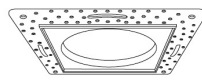

## 3" Pex™ Flush Mount Trim Adaptors

**Round Flush Mount Trim Adaptor**  
**EL3FMR**  
Compatible 3" Pex™ Round trims:  
ELK3618, ELK3629, ELK3627, ELK3693,  
ELK3620, ELK3622 Series

**Square Flush Mount Trim Adaptor**  
**EL3FMS**  
Compatible 3" Pex™ Square trims:  
ELK3318, ELK3329, ELK3322, ELK3327,  
ELK3341, ELK3393 Series