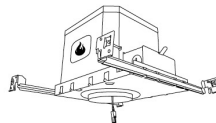

2-Hour Fire Rated 4" ICA Housing
New Construction

CAT NO.	SPECIFICATIONS
EL48FICDXA	7 1/2" Height, Sound Rated

4" Pex™ Twist-On Trims