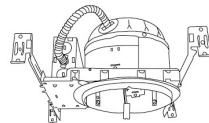

CAT NO.	SPECIFICATIONS
EL770ICDXA	7 1/2" Height

6" Standard ICA Housing
Remodel

CAT NO.	SPECIFICATIONS
EL770RICDXA	7 1/2" Height

2-Hour Shallow Fire Rated 6" ICA Housing
New Construction

CAT NO.	SPECIFICATIONS
EL75FICDXAS	6 3/16" Height