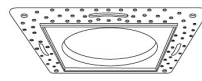

## 4" Pex™ Flush Mount Trim Adaptors

**Round Flush Mount Trim Adaptor**

**EL4FMR**  
Compatible 3" Pex™ Round trims:  
ELK4116, ELK4118, ELK4127, ELK4129,  
ELK4710, ELK4713, ELK4715 Series

**Square Flush Mount Trim Adaptor**