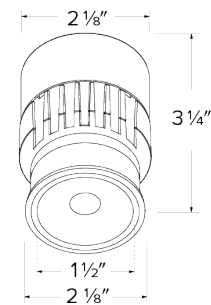

Dimensions

Technical Details

Optics: Frosted polycarbonate module lens diffuses light evenly throughout while reducing glare with LED technology.

Construction: Integrated driver and light engine with quick connect. Diecast aluminum body with heat fins allow for efficient cooling.