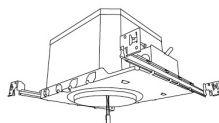

2-Hour Shallow Fire Rated 6" ICA Housing
New Construction

CAT NO.	SPECIFICATIONS
EL75FICDXAS	6 3/16" Height