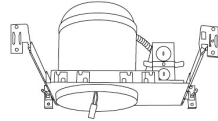

## 6" Koto™ Dedicated LED ICA Housings

2-Hour Fire Rated 6" ICA Housing  
**New Construction**

CAT NO.	SPECIFICATIONS
EL76FICDXA	7 3/4" Height

6" Standard ICA Housing  
**New Construction**

CAT NO.	SPECIFICATIONS
EL770ICDXA	7 1/2" Height