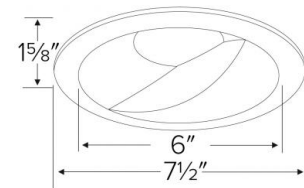

Uno™ 6" Diecast Trims - ELL6815

Features

- Round Wall Wash.
- Compatible with EL760ICA, EL760RICA, EL770ICA, EL770RICA.

Options

White

Bronze

Dimensions

Product Numbers