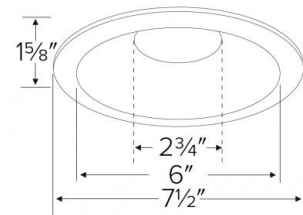

Uno™ 6" Diecast Trims - ELL6810

Features

- Round Smooth Reflector.
- Compatible with EL760ICA, EL760RICA, EL770ICA, EL770RICA.

Options

White

Bronze

Dimensions

Product Numbers