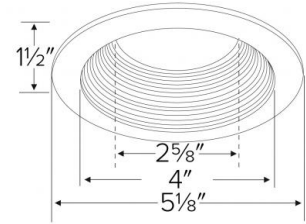

Uno™ 4" Deep Diecast Trim - ELL4819W

Features

- Deep Round Baffle.
- Compatible with EL490ICA & EL490RICA.

Dimensions

Product Numbers

Item	Finish
ELL4819W	White