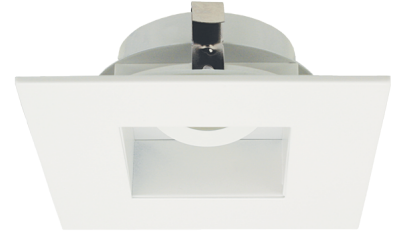

# Pex™ 4" Square Adjustable Reflector

## Features

- 4" Square Adjustable Reflector.
- 35° Tilt, 358° Rotation.
- 5" Sq.
- Convenient twist-lock design for easy installation.
- Lamp: Koto™ LED Module.

## Technical Details

**Construction:** Diecast aluminum with a powder coated finish.

**Installation:** Twist-lock design allows for easy mounting onto the Koto™ LED Module.

**Compatible Housing:** Compatible with 4" Dedicated LED IC and non-IC housings (non-shallow).