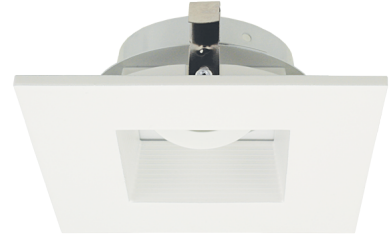

Pex™ 4" Square Adjustable Baffle

Features

- 4" Square Adjustable Baffle.
- 35° Tilt, 358° Rotation.
- 5" Sq.
- Convenient twist-lock design for easy installation.
- Lamp: Koto™ LED Module.

Specifications

Technical Details

Construction: Diecast aluminum with a powder coated finish.

Installation: Twist-lock design allows for easy mounting onto the Koto™ LED Module.

Compatible Housing: Compatible with 4" Dedicated LED IC and non-IC housings (non-shallow).

Lamp: Koto™ LED Module only (ELK07, ELK09).

Options

All White

Dimensions

Product Numbers

Item	Finish
ELK4284W	All White

Product Number Builder Example: ELK4284W

Pex™ 4" Square Adjustable Baffle	Finish
ELK4284	
	W All White