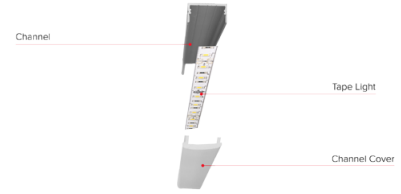

LED Tape with Surface Mount Aluminum Channel

LED Tape with Aluminum channels allows customers to custom order their tape light with aluminum channel for factory cut tape and channels ready to be installed.

Features

- Dimmable with ELCO dimmable drivers
- Wet Location rated for outdoor/indoor use
- 3M Tape backing for easy installation (tape is shipped separately from alum channel for in field installation)
- Available in custom cuts
- Include polycarbonate diffuser with 2 end caps and mounting clips
- Silver aluminum finish
- Fits tape lights up to 17mm (11/16") wide

Technical Details

Construction: Specification grade LED Tape light with premium 3M tape backing for architectural applications. Available in custom cuts and set rolls sizes. Custom cuts are factory cut and packaged for hassle free projects. Premium grade aluminum channels. Can hold tape up to 17mm (11/16") wide.

Optics: Included frosted lens which eliminates LED pixilation and protects the LED strip. Lens can be popped on or slid onto the profile.

Installation: Can be surface mounted to flat surface. LED tape is placed into channel using 3M tape backing on LED Tape Light. Lens can be either popped or slid onto channel.