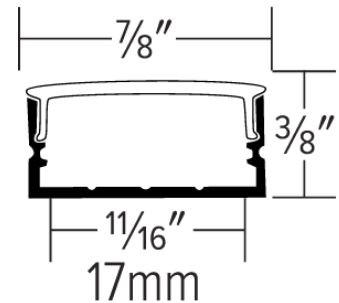

Technical Details

Construction: Specification grade LED Tape light with premium 3M tape backing for architectural applications. Available in custom cuts and set rolls sizes. Custom cuts are factory cut and packaged for hassle free projects. Premium grade aluminum channels. Can hold tape up to 17mm (11/16") wide.

Optics: Included frosted lens which eliminates LED pixilation and protects the LED strip. Lens can be popped on or slid onto the profile.

Installation: Can be surface mounted to flat surface. LED tape is placed into channel using 3M tape backing on LED Tape Light. Lens can be either popped or slid onto channel.

Dimmability: Dimmable with compatible 24V DC dimmable drivers

Listings: UL Listed. RoHS Compliant. ENERGY STAR® Certified. California Title 24 JA8-2016- E.

Dimensions

Product Number Builder Example:

Surface Alum Channel	Length	-	LED Tape	Input Volt
EUD35		-		
	-8 8 Foot -CC Custom, Specify Length	--	E15 1.5W/ft. Indoor E22 2.2W/ft. Indoor E30 3W/ft. Indoor E44 4.4W/ft. Indoor E45 4.4W High Density Indoor E50 5W/ft. Indoor E60 6W High Efficiency Indoor E80 8.8W/ft. Indoor EF26 1.8W/ft. Super Flexible EW44 4.4W/ft. Outdoor EW45 4.4W High Density Outdoor EWP460 1.5W Outdoor Sectional	-24 24V

EWP1460 4.4W Outdoor Sectional
E460 1.5W/ft. Indoor Sectional
E1460 4.4W/ft. Indoor Sectional

Color Temp.

Length

27 2700K
30 3000K
40 4000K

-CC Specify Length
-16 16 ft. Reel
-100 100 ft. Reel
