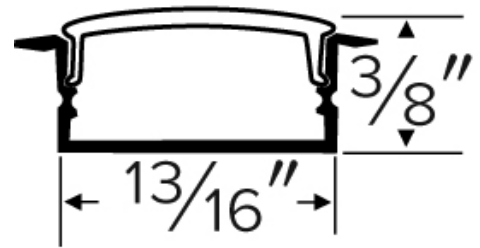

Alum. Channel Dimensions

Product Number Builder Example:

Recessed Alum Channel	Length	-	Tape Light	Input Volt
EUD33		-		
	-8 8 Foot -CC Custom, Specify Length	--	E15 1.5w/ft E22 2.2W/ft. E30 3W/ft. E44 4.4W/ft. E45 4.4W/FT High Density E50 5W/ft. E60 6W/ft. High Efficiency E80 8.8W/ft. EF26 1.8W Super Flexible EW44 4.4W/ft. Outdoor EW45 4.4W/ft High D. Outdoor EWP460 1.5W/ft. I. Sectional EWP1460 4.4W/ft. I. Sectional	-24 24V