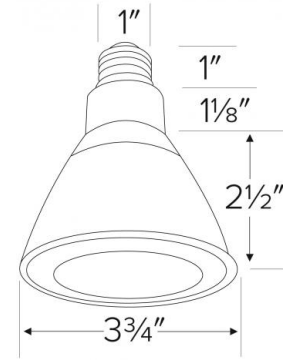

LED Lamp

Features

- Long Neck PAR30 LED lamp with medium base, dimmable.

Specifications

Wattage	10W
Lumens	800 lm
Voltage	120V
Color Temp.	3000K
Lamp Type	PAR
Beam Angle	Flood
CRI	90

Dimensions

Product Numbers

Item	Lamp type	Lumens	CCT	Watts	Voltage	Beam Angle
PAR30FLD	PAR	800 lm	3000K	10W	120V	Flood