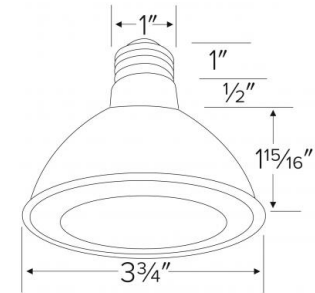

LED Lamp

Features

- PAR30 LED lamp with medium base, dimmable.

Specifications

Wattage	10W
Lumens	800 lm
Voltage	120V
Color Temp.	3000K
Lamp Type	PAR
Beam Angle	Flood
CRI	90

Dimensions

Product Numbers

Item	Lamp type	Lumens	CCT	Watts	Voltage	Beam Angle
PAR30FSLD	PAR	800 lm	3000K	10W	120V	Flood