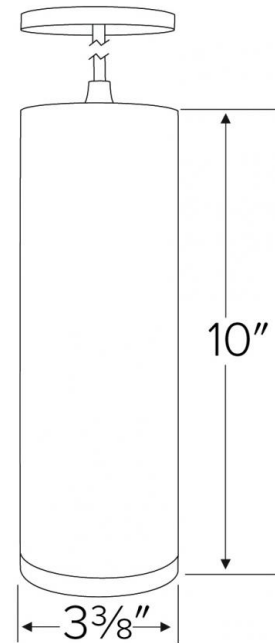

LED Diecast Aluminum Pendant - EDL83

Features

- 4" x 10" Pendant.
- Diecast aluminum housing.
- Dimmable.
- Canopy included.
- 3/8" OD steel stem (sold separately).

Specifications

Wattage	40W
Lumens	2690 lm - 2900 lm
Voltage	120V
Color Temp.	3000K - 4000K
Dimmable	Triac
Lamp Type	LED
Damp Location	Listed

Options

White

Black

Dimensions

Product Numbers

Item	Lamp type	Lumens	CCT	Watts	Voltage	Dimming	Finish
EDL8330W	LED	2690 lm	3000K	40W	120V	Triac	All White
EDL8330B	LED	2690 lm	3000K	40W	120V	Triac	All Black
EDL8340W	LED	2900 lm	4000K	40W	120V	Triac	All White

Item	Lamp type	Lumens	CCT	Watts	Voltage	Dimming	Finish
EDL8340B	LED	2900 lm	4000K	40W	120V	Triac	All Black

Product Number Builder Example: **EDL8330W**

ELCO 4" x 10" Pendant	Size	Color Temp	Finish
EDL	83 4 x 10	30 3000K 40 4000K	W All White B All Black