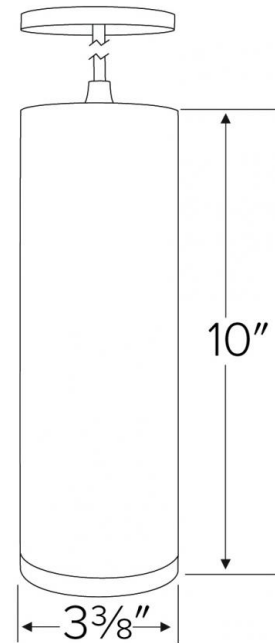

## Features

- 4" x 10" Pendant.
- Diecast aluminum housing.
- Dimmable.
- Canopy included.
- 3/8" OD steel stem (sold separately).

## Specifications

<b>Wattage</b>	40W
<b>Lumens</b>	2690 lm - 2900 lm
<b>Voltage</b>	120V
<b>Color Temp.</b>	3000K - 4000K
<b>Dimmable</b>	Triac
<b>Lamp Type</b>	LED
<b>Damp Location</b>	Listed

## Dimensions

## Product Number Builder Example: **EDL8330W**

ELCO 4" x 10" Pendant	Size	Color Temp	Finish
<b>EDL</b>	<b>83</b> 4 x 10	<b>30</b> 3000K <b>40</b> 4000K	<b>W</b> All White <b>B</b> All Black