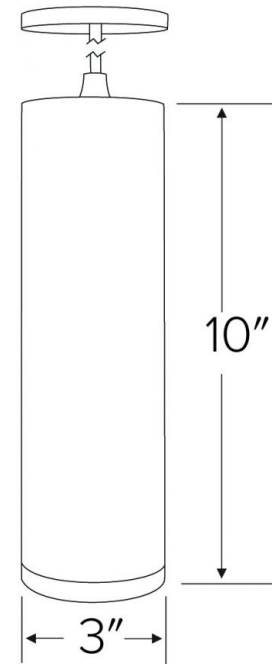

LED Diecast Aluminum Pendant - EDL82

Features

- 3" x 10" Pendant.
- Diecast aluminum housing.
- Standard 38° lens included, EP722C - 15°, EP723C - 25° available.
- Dimmable.
- Canopy included.
- 3/8" OD steel stem (sold separately).

Specifications

Wattage	30W
Lumens	1920 lm - 2070 lm
Voltage	120V
Color Temp.	3000K - 4000K
Dimmable	Triac
Lamp Type	LED
Beam Angle	38°
Damp Location	Listed

Options

White

Black

Dimensions

Product Numbers

Item	Lamp type	Lumens	CCT	Watts	Voltage	Dimming	Beam Angle	Finish
EDL8230W	LED	1920 lm	3000K	30W	120V	Triac	38°	All White
EDL8230B	LED	1920 lm	3000K	30W	120V	Triac	38°	All Black

Item	Lamp type	Lumens	CCT	Watts	Voltage	Dimming	Beam Angle	Finish
EDL8240W	LED	2070 lm	4000K	30W	120V	Triac	38°	All White
EDL8240B	LED	2070 lm	4000K	30W	120V	Triac	38°	All Black

Product Number Builder Example: **EDL8230W**

ELCO 3" x 10" Pendant	Size	Color Temp	Finish
EDL	82 3 x 10	30 3000K 40 4000K	W All White B All Black