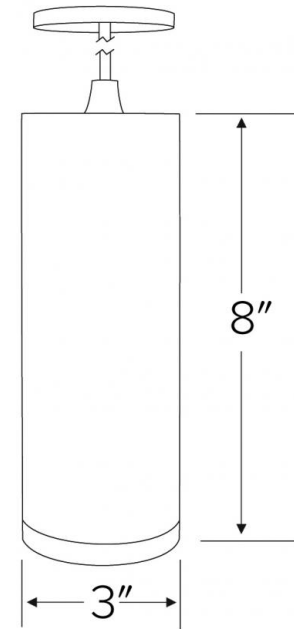

## Features

- 3" x 8" Pendant.
- Diecast aluminum housing.
- Standard 38° lens included, EP722C - 15°, EP723C - 25° available.
- Dimmable.
- Canopy included.
- 3/8" OD steel stem (sold separately).

## Specifications

<b>Wattage</b>	18W
<b>Lumens</b>	1490 lm - 1610 lm
<b>Voltage</b>	120V
<b>Color Temp.</b>	3000K - 4000K
<b>Dimmable</b>	Triac
<b>Lamp Type</b>	LED
<b>Beam Angle</b>	38°
<b>Damp Location</b>	Listed

## Dimensions