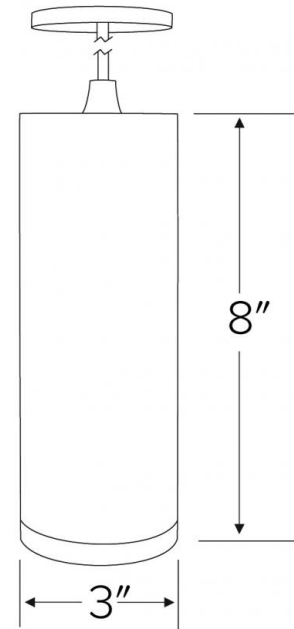

LED Diecast Aluminum Pendant - EDL81

Features

- 3" x 8" Pendant.
- Diecast aluminum housing.
- Standard 38° lens included, EP722C - 15°, EP723C - 25° available.
- Dimmable.
- Canopy included.
- 3/8" OD steel stem (sold separately).

Specifications

Wattage	18W
Lumens	1490 lm - 1610 lm
Voltage	120V
Color Temp.	3000K - 4000K
Dimmable	Triac
Lamp Type	LED
Beam Angle	38°
Damp Location	Listed

Options

White

Black

Dimensions

Product Numbers

Item	Lamp type	Lumens	CCT	Watts	Voltage	Dimming	Beam Angle	Finish
EDL8130W	LED	1490 lm	3000K	18W	120V	Triac	38°	All White
EDL8130B	LED	1490 lm	3000K	18W	120V	Triac	38°	All Black
EDL8140W	LED	1610 lm	4000K	18W	120V	Triac	38°	All White

Item	Lamp type	Lumens	CCT	Watts	Voltage	Dimming	Beam Angle	Finish
EDL8140B	LED	1610 lm	4000K	18W	120V	Triac	38°	All Black

Product Number Builder Example: EDL8130W

ELCO 3" x 8" Pendant	Size	Color Temp	Finish
EDL	81 3 x 8	30 3000K 40 4000K	W All White B All Black