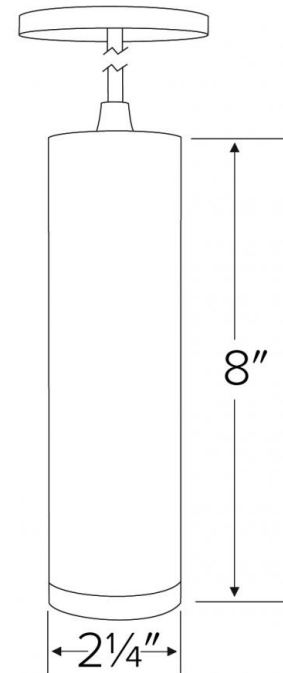

## Features

- 2" x 8" Pendant.
- Diecast aluminum housing.
- Standard 38° lens included, EP719C - 15°, EP720 - 25° available.
- Dimmable.
- Canopy included.
- 3/8" OD steel stem (sold separately).

## Specifications

|                      |                 |
|----------------------|-----------------|
| <b>Wattage</b>       | 10W             |
| <b>Lumens</b>        | 700 lm - 750 lm |
| <b>Voltage</b>       | 120V            |
| <b>Color Temp.</b>   | 3000K - 4000K   |
| <b>Dimmable</b>      | Triac           |
| <b>Lamp Type</b>     | LED             |
| <b>Beam Angle</b>    | 38°             |
| <b>Damp Location</b> | Listed          |

## Dimensions

## Product Numbers

| Item     | Lamp type | Lumens | CCT   | Watts | Voltage | Dimming | Beam Angle | Finish    |
|----------|-----------|--------|-------|-------|---------|---------|------------|-----------|
| EDL8030W | LED       | 700 lm | 3000K | 10W   | 120V    | Triac   | 38°        | All White |
| EDL8030B | LED       | 700 lm | 3000K | 10W   | 120V    | Triac   | 38°        | All Black |