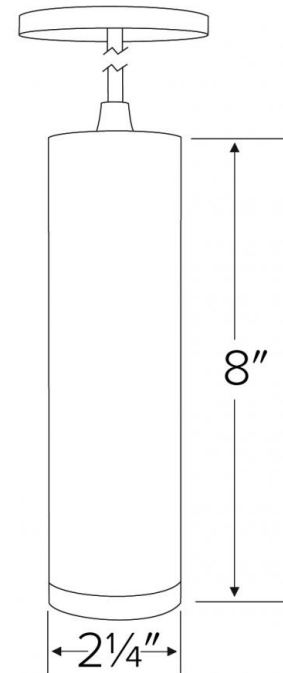

## Features

- 2" x 8" Pendant.
- Diecast aluminum housing.
- Standard 38° lens included, EP719C - 15°, EP720 - 25° available.
- Dimmable.
- Canopy included.
- 3/8" OD steel stem (sold separately).

## Specifications

<b>Wattage</b>	10W
<b>Lumens</b>	700 lm - 750 lm
<b>Voltage</b>	120V
<b>Color Temp.</b>	3000K - 4000K
<b>Dimmable</b>	Triac
<b>Lamp Type</b>	LED
<b>Beam Angle</b>	38°
<b>Damp Location</b>	Listed

## Dimensions

## Product Number Builder Example: **EDL8030W**

ELCO 2" x 8" Pendant	Size	Color Temp	Finish
<b>EDL</b>	<b>80</b> 2 x 8	<b>30</b> 3000K <b>40</b> 4000K	<b>W</b> All White <b>B</b> All Black