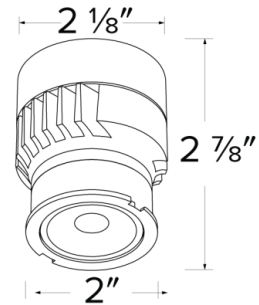

Koto™ LED Module

Works with 3" and 4" Recessed Housings and Koto™ Trims

Features

- Integrated 120V Dimmable Driver Triac/ELV
- Excellent color rendering 95+ CRI
- Works in 3" and 4" ELCO housings with Koto™ twist-&-lock trims
- ENERGY STAR Certified
- Title 24 JA8 2016 Registered
- Standard 38° Lens - Optional Lenses: 18° (EP731C), 25° (EP732C), 60° (EP734C)
- Optional: Louver (L45), Linear Lens (L46), Spread Lens (L47), Clear Lens (L48)
- Patent Pending

Specifications

Wattage	10W
Lumens	950 lm
Voltage	120V
Color Temp.	Sunset K
Dimmable	Triac/ELV
Lamp Type	LED
Beam Angle	38°
CRI	95
Wet Location	Listed

Dimensions

Technical Details

Optics: Frosted polycarbonate module lens diffuses light evenly throughout while reducing glare with LED technology.