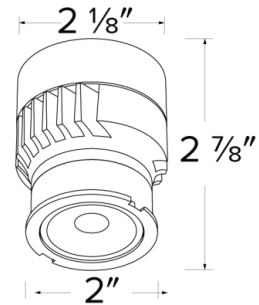

Koto™ LED Module

Works with 3" and 4" Recessed Housings and Koto™ Trims

Features

- Integrated 120V Dimmable Driver Triac/ELV
- Excellent color rendering 95+ CRI
- Works in 3" and 4" ELCO housings with Koto™ twist-&-lock trims
- ENERGY STAR Certified
- Title 24 JA8 2016 Registered
- Standard 38° Lens - Optional Lenses: 18° (EP731C), 25° (EP732C), 60° (EP734C)
- Optional: Louver (L45), Linear Lens (L46), Spread Lens (L47), Clear Lens (L48)
- Patent Pending

Specifications

Wattage	10W
Lumens	950 lm
Voltage	120V
Color Temp.	4000K
Dimmable	Triac/ELV
Lamp Type	LED
Beam Angle	38°
CRI	95
Wet Location	Listed

Dimensions

Technical Details

Optics: Frosted polycarbonate module lens diffuses light evenly throughout while reducing glare with LED technology.