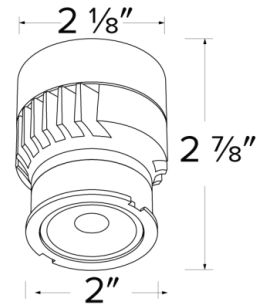

Koto™ LED Module

Works with 3" and 4" Recessed Housings and Koto™ Trims

Features

- Integrated 120V Dimmable Driver Triac/ELV
- Excellent color rendering 95+ CRI
- Works in 3" and 4" ELCO housings with Koto™ twist-&-lock trims
- ENERGY STAR Certified
- Title 24 JA8 2016 Registered
- Standard 38° Lens - Optional Lenses: 18° (EP731C), 25° (EP732C), 60° (EP734C)
- Optional: Louver (L45), Linear Lens (L46), Spread Lens (L47), Clear Lens (L48)
- Patent Pending

Specifications

Wattage	10W
Lumens	950 lm
Voltage	120V
Color Temp.	3500K
Dimmable	Triac/ELV
Lamp Type	LED
Beam Angle	38°
CRI	95
Wet Location	Listed

Dimensions

Technical Details

Optics: Frosted polycarbonate module lens diffuses light evenly throughout while reducing glare with LED technology.