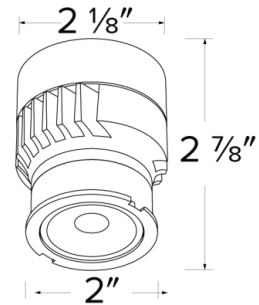

Koto™ LED Module

Works with 3" and 4" Recessed Housings and Koto™ Trims

Features

- Integrated 120V Dimmable Driver Triac/ELV
- Excellent color rendering 95+ CRI
- Works in 3" and 4" ELCO housings with Koto™ twist-&-lock trims
- ENERGY STAR Certified
- Title 24 JA8 2016 Registered
- Standard 38° Lens - Optional Lenses: 18° (EP731C), 25° (EP732C), 60° (EP734C)
- Optional: Louver (L45), Linear Lens (L46), Spread Lens (L47), Clear Lens (L48)
- Patent Pending

Specifications

Wattage	10W
Lumens	950 lm
Voltage	120V
Color Temp.	3000K
Dimmable	Triac/ELV
Lamp Type	LED
Beam Angle	38°
CRI	95
Wet Location	Listed

Dimensions

Technical Details

Optics: Frosted polycarbonate module lens diffuses light evenly throughout while reducing glare with LED technology.