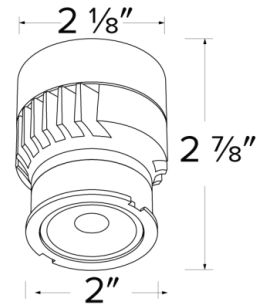

# Koto™ LED Module

Works with 3" and 4" Recessed Housings and Koto™ Trims

## Dimensions