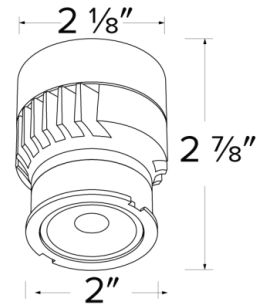

Koto™ LED Module

Works with 3" and 4" Recessed Housings and Koto™ Trims

Features

- Integrated 120V Dimmable Driver Triac/ELV
- Excellent color rendering 95+ CRI
- Works in 3" and 4" ELCO housings with Koto™ twist-&-lock trims
- ENERGY STAR Certified
- Title 24 JA8 2016 Registered
- Standard 38° Lens - Optional Lenses: 18° (EP731C), 25° (EP732C), 60° (EP734C)
- Optional: Louver (L45), Linear Lens (L46), Spread Lens (L47), Clear Lens (L48)
- Patent Pending

Specifications

Wattage	10W
Lumens	750 lm
Voltage	120V
Color Temp.	4000K
Dimmable	Triac/ELV
Lamp Type	LED
Beam Angle	38°
CRI	95
Wet Location	Listed

Dimensions

Technical Details

Optics: Frosted polycarbonate module lens diffuses light evenly throughout while reducing glare with LED technology.