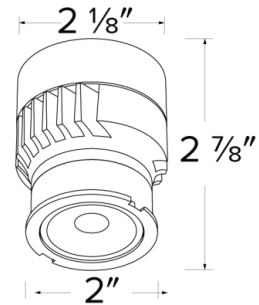

Koto™ LED Module

Works with 3" and 4" Recessed Housings and Koto™ Trims

Features

- Integrated 120V Dimmable Driver Triac/ELV
- Excellent color rendering 95+ CRI
- Works in 3" and 4" ELCO housings with Koto™ twist-&-lock trims
- ENERGY STAR Certified
- Title 24 JA8 2016 Registered
- Standard 38° Lens - Optional Lenses: 18° (EP731C), 25° (EP732C), 60° (EP734C)
- Optional: Louver (L45), Linear Lens (L46), Spread Lens (L47), Clear Lens (L48)
- Patent Pending

Specifications

Wattage	10W
Lumens	750 lm
Voltage	120V
Color Temp.	3500K
Dimmable	Triac/ELV
Lamp Type	LED
Beam Angle	38°
CRI	95
Wet Location	Listed

Dimensions

Technical Details

Optics: Frosted polycarbonate module lens diffuses light evenly throughout while reducing glare with LED technology.